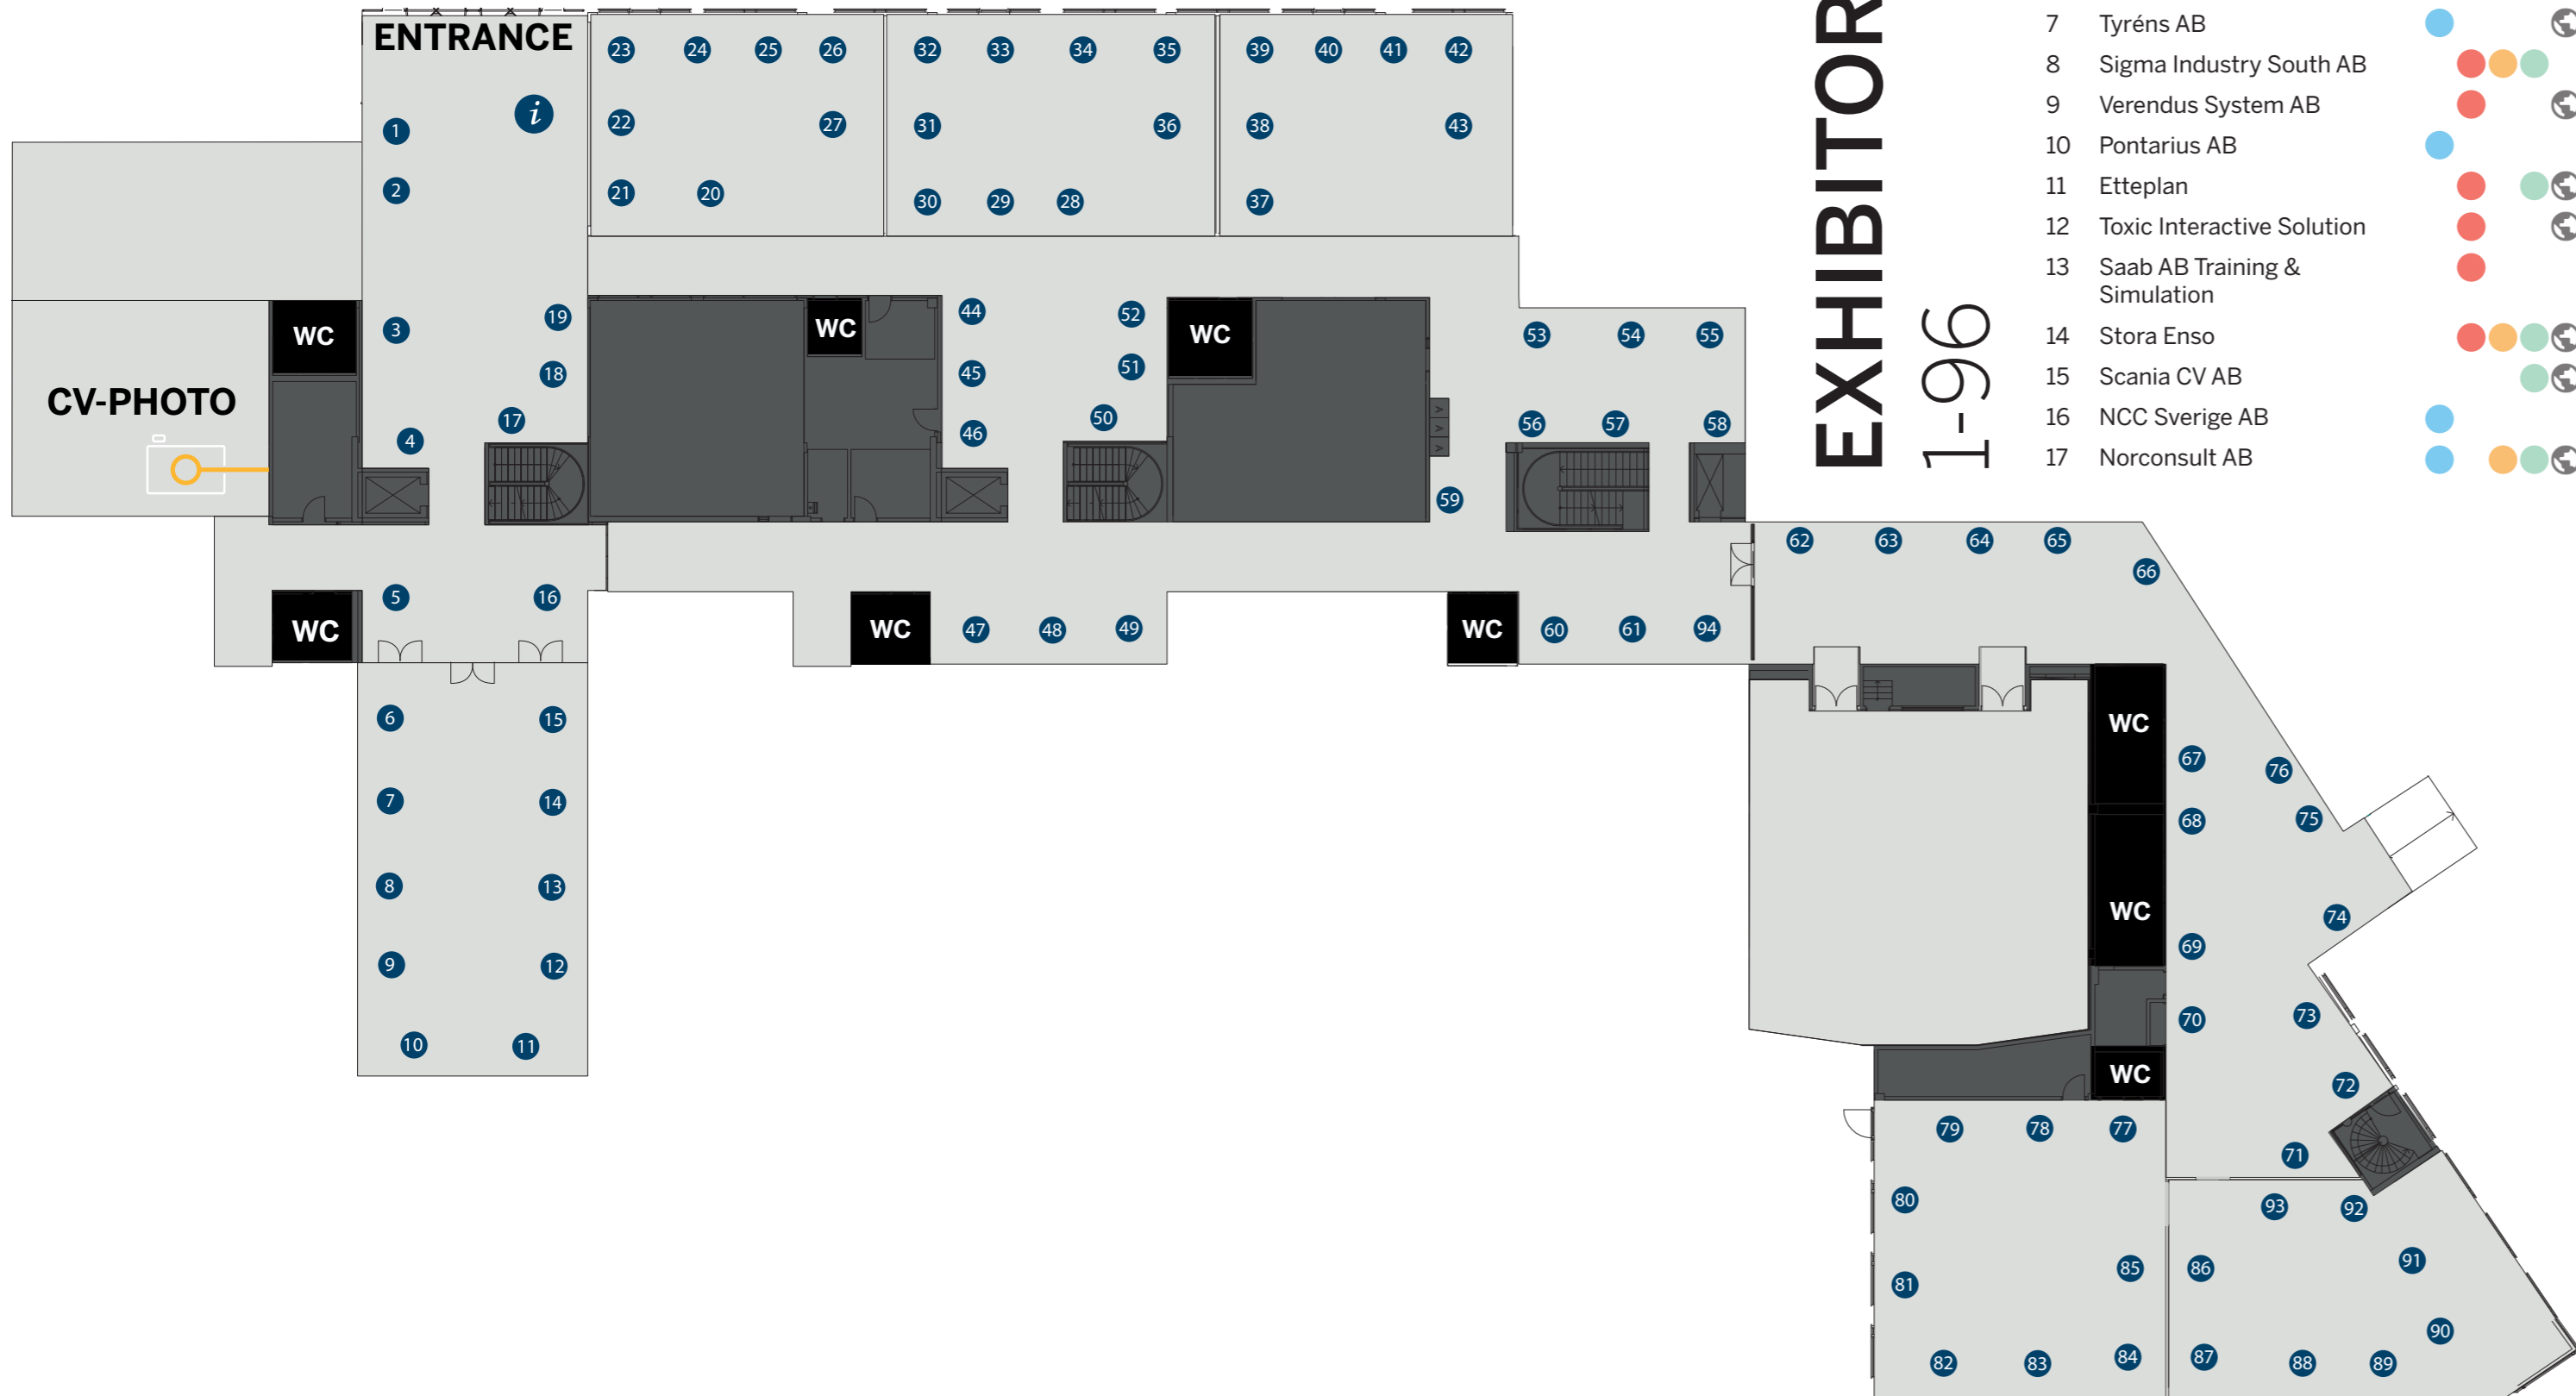

EXHIBITORS 2021

1-96

i Karriärum	
1 Career Center Jönköping University	
2 International Office	
3 KABE AB	
4 Thule Group AB	
5 Rejlers Sverige AB	
6 Kongsberg Automotive AB	
7 Tyréns AB	
8 Sigma Industry South AB	
9 Verendus System AB	
10 Pontarius AB	
11 Etteplan	
12 Toxic Interactive Solution	
13 Saab AB Training & Simulation	
14 Stora Enso	
15 Scania CV AB	
16 NCC Sverige AB	
17 Norconsult AB	
18 JU Solar Team	
19 JTH	
20 XENSE Vision AB	
21 AB Sigfrid Stenbergs	
22 Sweco AB	
23 Stadsbyggnadskontoret, Jönköpings kommun	
24 Randstad AB (Randstad Engineering)	
25 Tengbom	
26 Powerinit Sverige AB	
27 EAB	
28 FläktGroup Sweden AB	
29 Datakraft i Småland AB	
30 PreFast Sverige AB	
31 Nobia AB	
32 Sogeti Sverige AB	
33 Virtual Manufacturing	
34 Region Jönköpings län	
35 Randstad Technologies	
36 CEJN AB	
37 Makersquare	
38 Makersquare - Garo	
39 Makersquare - Gnosjö Automatsvarvning	
40 Makersquare - Gnosjöandans näringsliv	
41 Makersquare - One Partner Group	
42 Makersquare - One Partner Group Business Solution	
42 Makersquare - Placell	
44 Träcentrum	
45 PrismaTibro	
46 Conservator AB	
47 TeliaCompany	
48 Contruster Engineering AB	
49 COWI	
50 Kinnarps AB	
51 Peab Sverige AB	
52 CGI Sverige AB	
53 Axelent Group	
54 YLAB Larssons Bygg	
55 Trafikverket	
56 Combitech AB	
57 Wester+Elsner Arkitekter AB	
58 Nässjö kommun	
59 OBOS Bostadsutveckling AB	
60 NPB Automation AB	
61 Infospread Euro AB	
62 Jordbruksverket	
63 Svenskt Aluminium	
64 Forsheda Hus	
65 MindRoad AB	
66 Jönköping Energi	
67 Zmarta Group	
68 ByggDialog AB	
69 AB Volvo Powertrain Production	
70 Volvo Group IT	
71 ITAB	
72 Swadara Engineering AB	
73 TietoEVRY	
74 Qttech Group AB	
75 Kitron AB	
76 Orange Cyberdefense	
77 Arla	
78 LINK Arkitektur AB	
79 Netmine AB	
80 Semcon Sweden AB	
81 Weland Solutions	
82 Soliber ingenjörer AB	
83 Saab AB	
84 AFRY	
85 Götenehus AB	
86 PE Teknik & Arkitektur	
87 Science Park	
88 Serneke Sverige AB	
89 ALTEN Sverige AB	
90 Greenworks Tools	
91 Skanska Sverige AB	
92 Cygate AB	
93 Bosch Thermoteknik AB	
94 Allevi Group AB	
95 Hifab AB	
ONLINE at ju.se/karriarum: Nexans